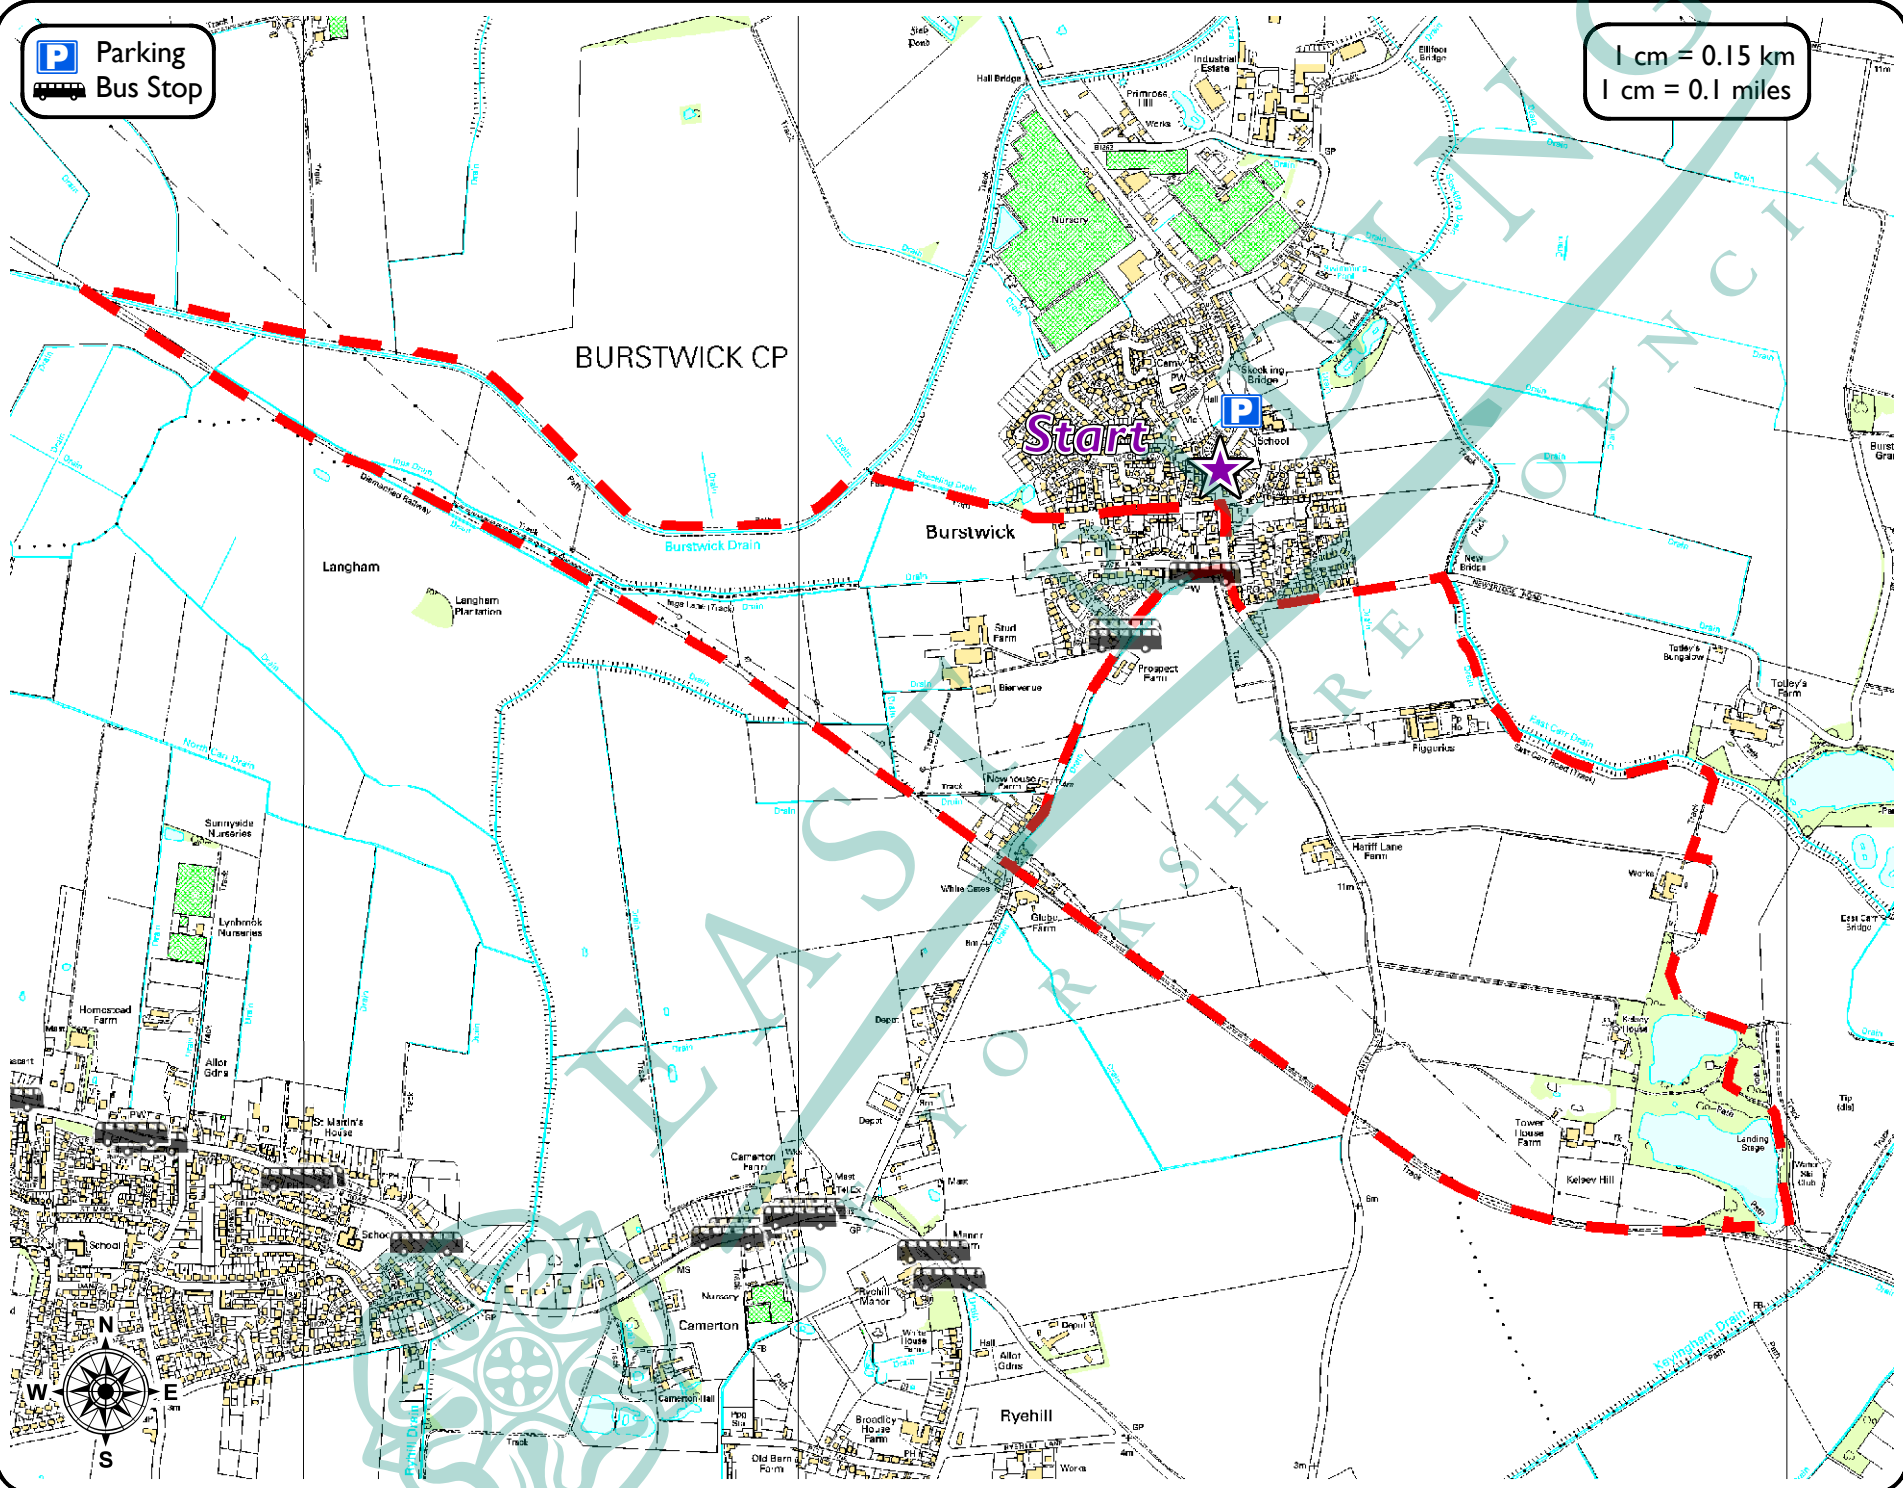

**P** Parking  
**Bus** Bus Stop

1 cm = 0.15 km  
 1 cm = 0.1 miles

# A Stroll from Burstwick

**Grade :**

**Length :** 5 miles ( 8 km )

**Start/End Point :** Burstwick Village

**Refreshments :** Pub in Burstwick

**Toilets :** Withemsea, Various

This map is reproduced from Ordnance Survey material with the permission of Ordnance Survey on behalf of Her Majesty's Stationery Office Crown copyright 2008. Unauthorised reproduction infringes Crown copyright and may lead to prosecution or civil proceedings. East Riding of Yorkshire Council 100023383.