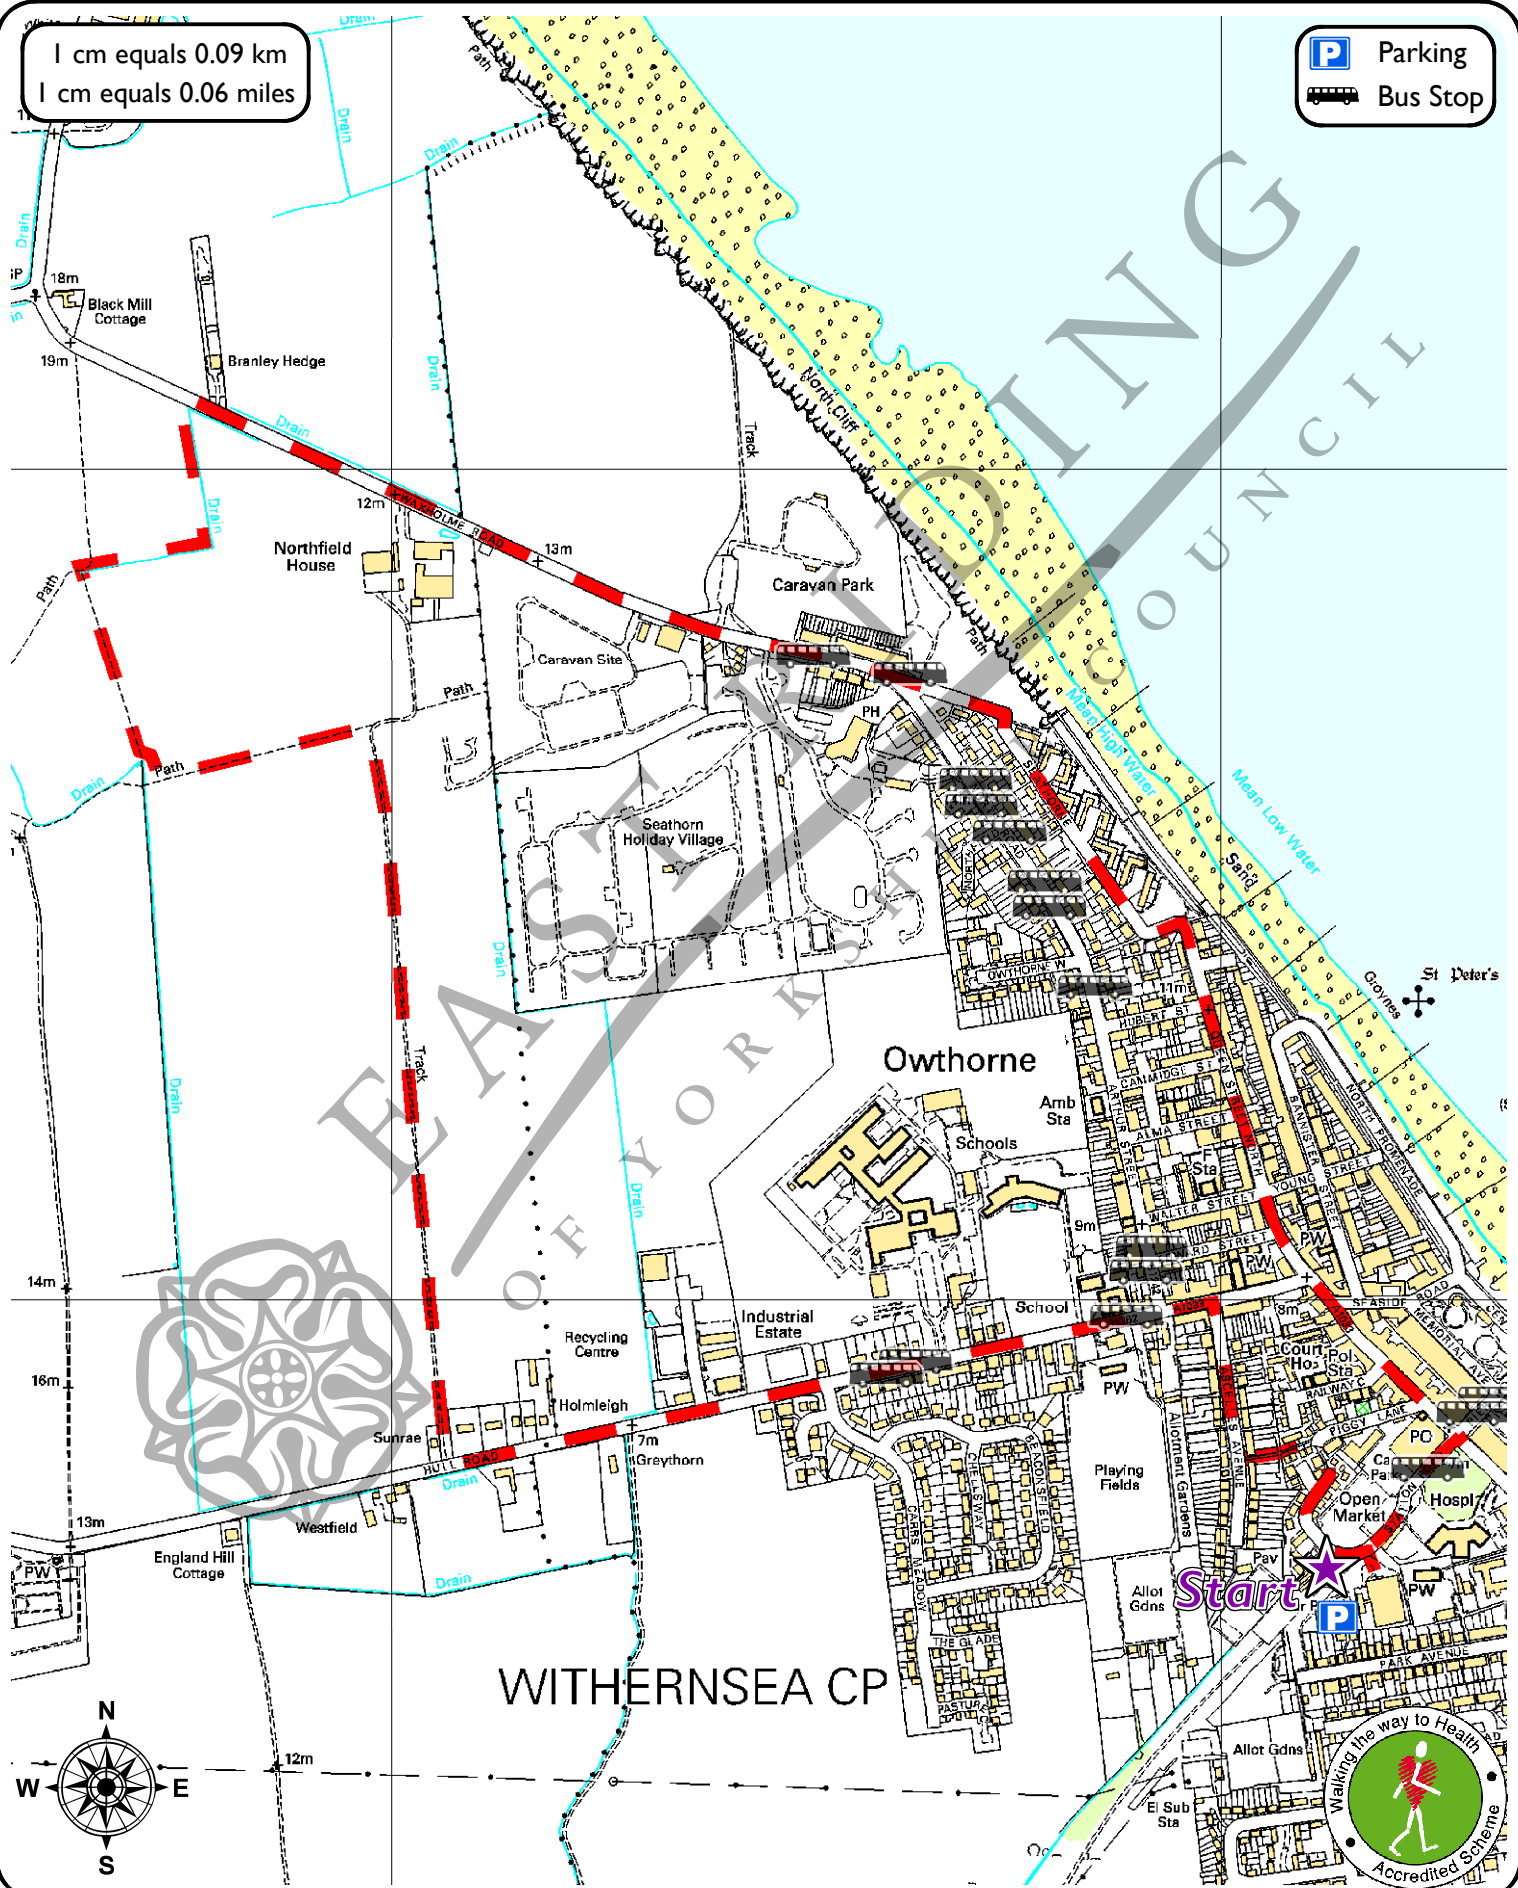

# Withernsea Circular

**Grade :**

**Length :** 3.5 miles ( 5.5 km )

**Start/End Point :** Withernsea Pavilion Leisure

**Refreshments :** Withernsea Pavilion Leisure & local shops

**Toilets :** Withernsea Pavilion Leisure

1 cm equals 0.09 km  
1 cm equals 0.06 miles

Parking  
 Bus Stop

This map is reproduced from Ordnance Survey material with the permission of Ordnance Survey on behalf of Her Majesty's Stationery Office Crown copyright 2008. Unauthorised reproduction infringes Crown copyright and may lead to prosecution or civil proceedings. East Riding of Yorkshire Council 100023383.